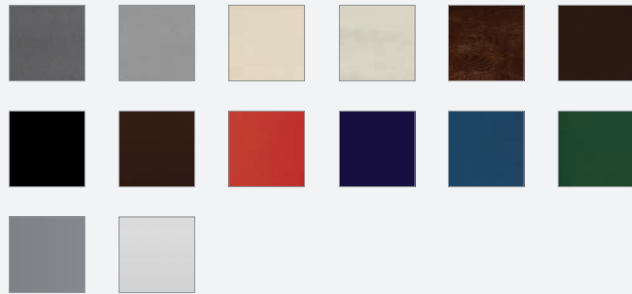

SUPERLOCK 8001 | Color 9005 black granulated

Color Swatches:

SL HI-TECH

Designer doors from Superlock's Hi-Tech series provide an exciting answer to the renewal of contemporary design. The technological character and clean lines are a result of listening and attentiveness to the wishes of consumers, who are very discerning in their understanding of beauty, elegance and charm.

SUPERLOCK 8002 | Color 5010 blue textured

SUPERLOCK 8003 | Color 0097 aluminum smooth

SUPERLOCK 8003 | Color 7126 grey granulated

SUPERLOCK 8004 | Color 9010 white. Strips - 8019 brown smooth

SUPERLOCK 8004 | Color 9005 black granulated. Strips - 8016 brown granulated

SUPERLOCK 8004 | Color 3002 red textured. Strip - 9005 black textured

SUPERLOCK 8004 | Color 9005 black textured. Strip - 3002 red textured

SUPERLOCK 8004 | Color 6109 green granulated. Strip - 6100 light green granulated

SUPERLOCK 8004 | Color 9005 black smooth. Strip - color 0096 aluminum natural

SUPERLOCK 8004 | Color 5144 blue. Strip - color 9001 white granulated