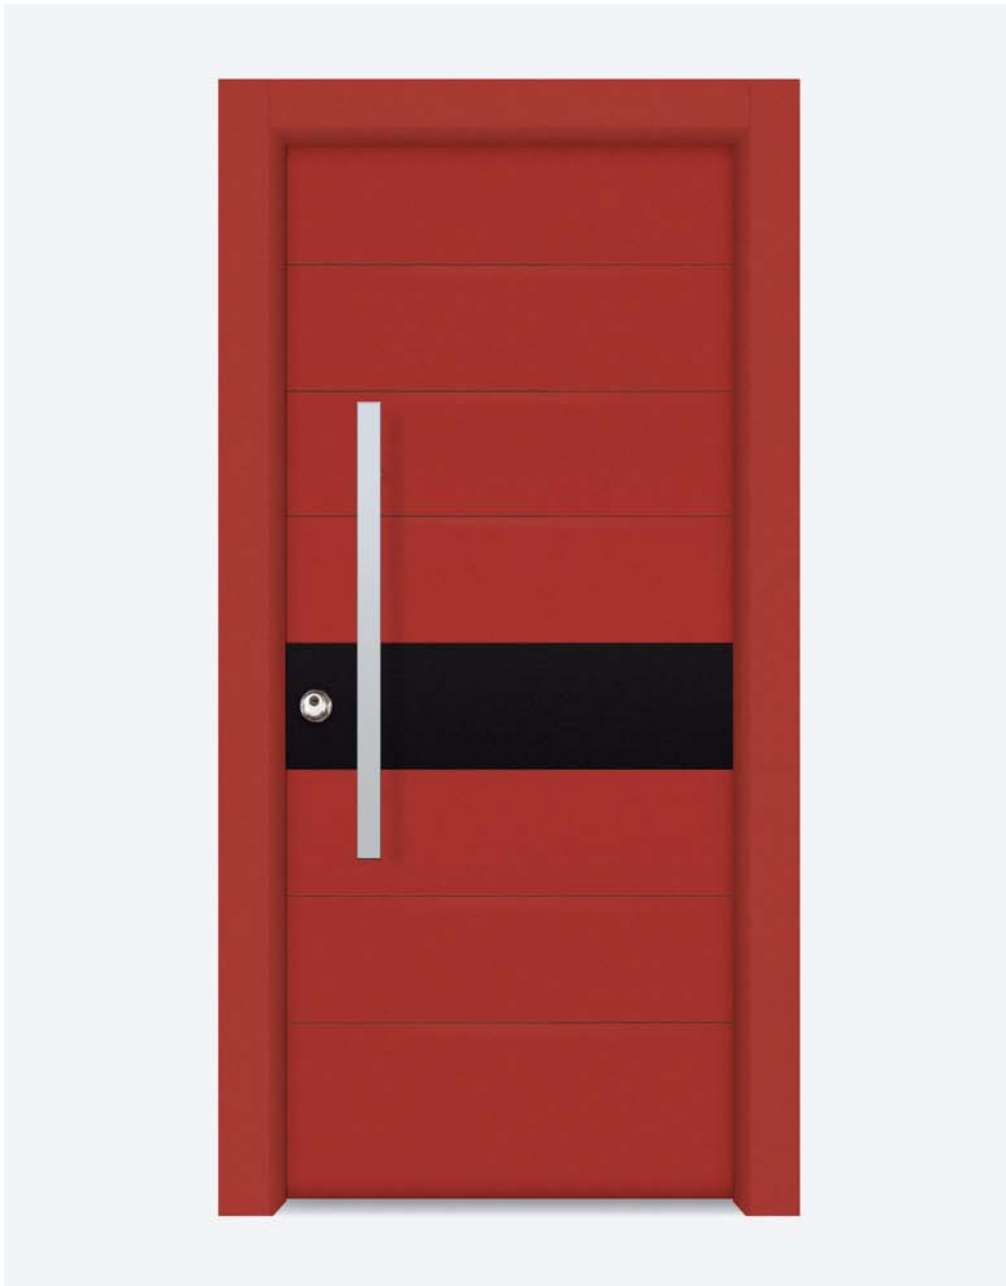

The pictures are for illustration only. There may be differences between the look and colors of the doors in the picture, and in reality.

SUPERLOCK 8001 | Color wenga wood image

SUPERLOCK 8001 | Color 1013 ivory textured

SUPERLOCK 8002 | Color 5010 blue textured

SUPERLOCK 8003 | Color 0097 aluminum smooth

SUPERLOCK 8003 | Color 7126 grey granulated

SUPERLOCK 8004 | Color 9010 white. Strips - 8019 brown smooth

SUPERLOCK 8004 | Color 9005 black granulated. Strips - 8016 brown granulated

SUPERLOCK 8004 | Color 9005 black smooth. Strip - color 0096 aluminum natural

SUPERLOCK 8004 | Color 5144 blue. Strip - color 9001 white granulated