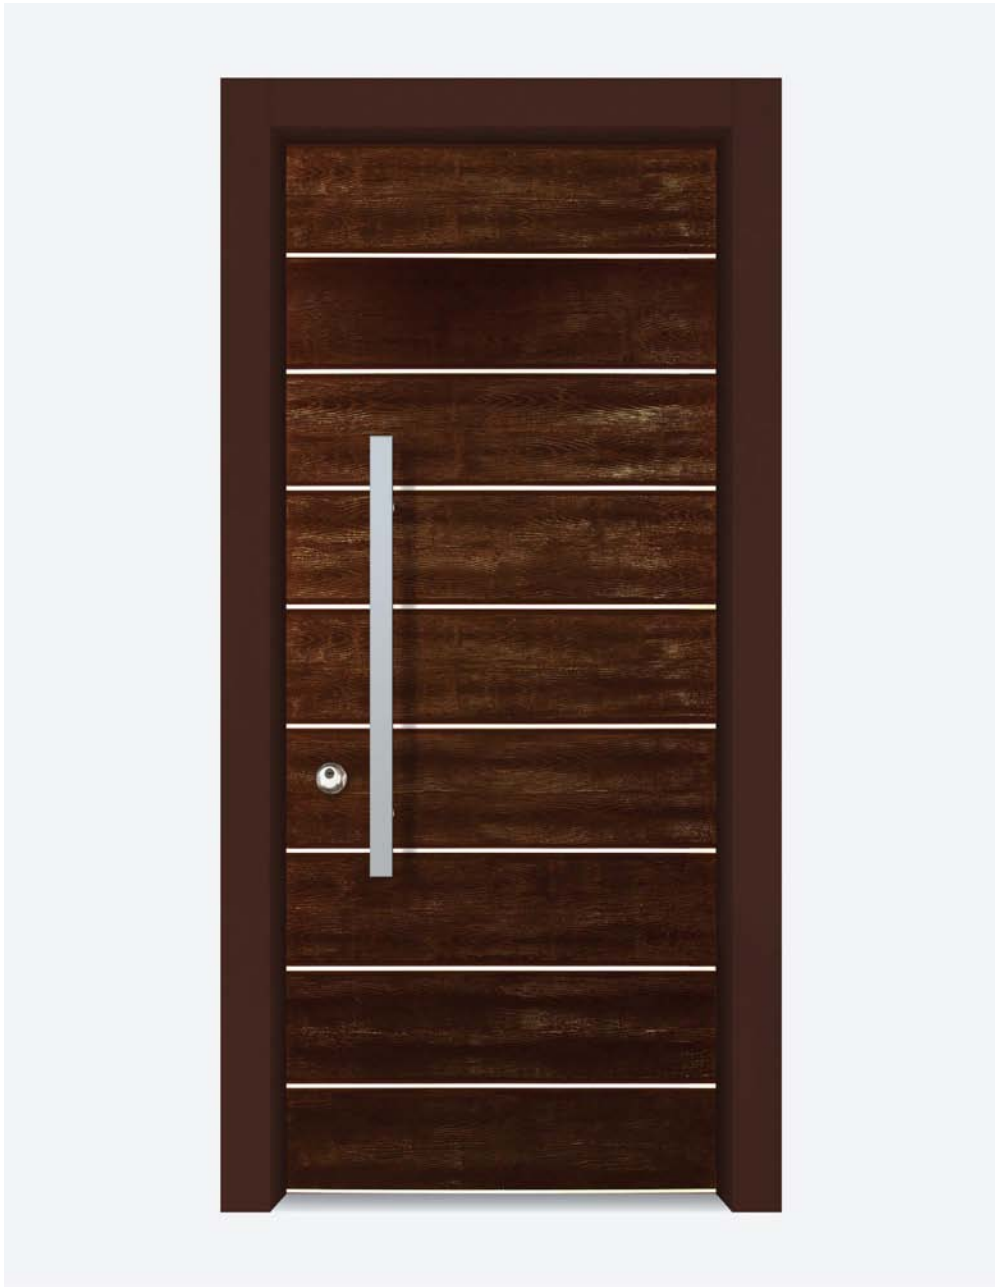

SUPERLOCK 8001 | Color 9005 black granulated

Color Swatches:

SL HI-TECH

Designer doors from Superlock's Hi-Tech series provide an exciting answer to the renewal of contemporary design. The technological character and clean lines are a result of listening and attentiveness to the wishes of consumers, who are very discerning in their understanding of beauty, elegance and charm.

HI-TECH doors combine wisdom and technology – The steel that protects us remains, over which we add modern steel elements that are oven-painted, or we use natural aluminum that provides a feeling of power, beauty and strength.

The pictures are for illustration only. There may be differences between the look and colors of the doors in the picture, and in reality.

SUPERLOCK 8001 | Color wenga wood image

SUPERLOCK 8001 | Color 1013 ivory textured

SUPERLOCK 8004 | Color 9005 black smooth. Strip - color 0096 aluminum natural

SUPERLOCK 8004 | Color 5144 blue. Strip - color 9001 white granulated