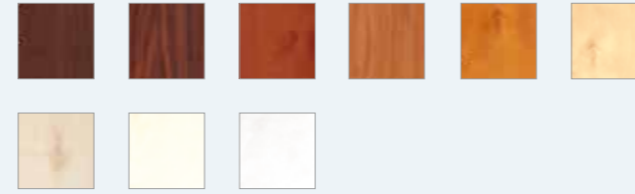

Color Swatches:

SL BASIC

SL BASIC is a series of entrance doors to apartment buildings that combine a high level of security, aesthetic finishes and innovative design. You may choose from a number of decorative P.V.C. coverings that give the doors a modern, young and unique look.