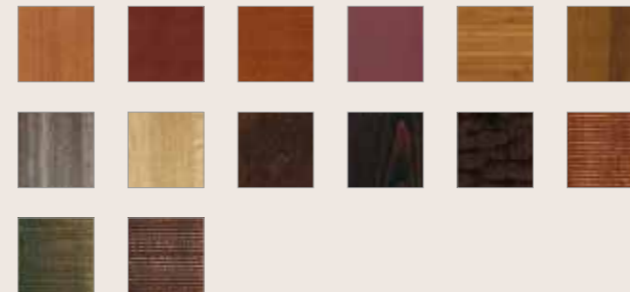

Color Swatches:

SL ART

SL ART is a series of exclusive artistic security doors that draws its inspiration from ancient art. The series includes designer security doors that combine elements created by a blacksmith-artist and painted in a special technique that gives the doors an authentic antique look.

The pictures are for illustration only. There may be differences between the look and colors of the doors in the picture, and in reality.

SUPERLOCK 5014 | Art wash clouds

SUPERLOCK 5010 | Art castle silver

SUPERLOCK 5017 | Color 7126 grey granulated

SUPERLOCK 5011 | Art castle gold